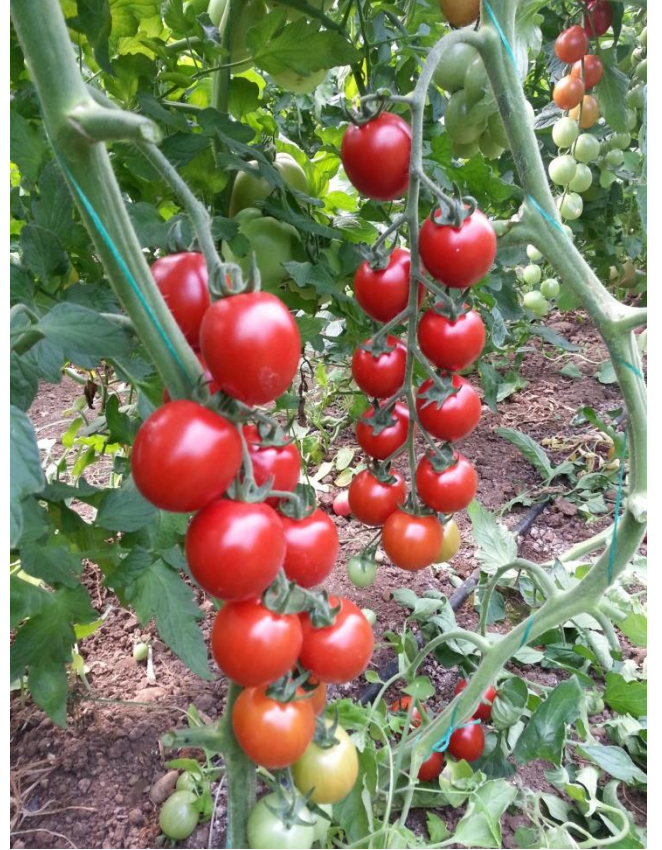

LİDER® TOHUM ZÜLÜF F1

CHERRY DOMATES

LİDER TOHUM ÜRETİM VE PAZARLAMA LTD. ŞTİ.
KURŞUNLU MH. KURŞUNLU CD. NO 510 AKSU ANTALYA
+90 242 4612555 / www.lidertohum.com