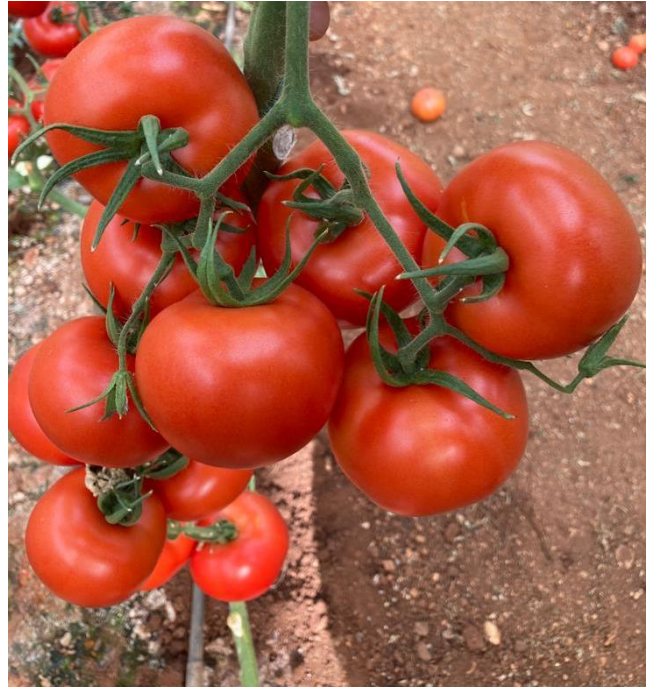

LİDER TOHUM ÜRETİM VE PAZARLAMA LTD. ŞTİ.
KURŞUNLU MH. KURŞUNLU CD. NO 510 AKSU ANTALYA
+90 242 4612555 / www.lidertohum.com